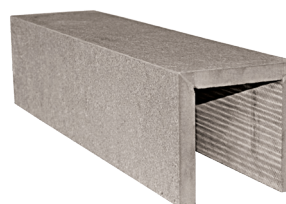

**RISER TILE | ALZATA**  
20x60/ 20x80/ 20x100/ 20x120  
with one shaped edge (R/L reversible)  
con un lato lavorato (dx/ sx reversibili)

**RISER TILE | ALZATA**  
20x60/ 20x80/ 20x100/ 20x120  
with both shaped edges  
con entrambi i lati corti lavorati

**GRID TILE | GRIGLIA**  
15x60

# SPECIAL PIECES | PEZZI SPECIALI

**COPING TILE | COPRIMURETTO 30x60**  
with non-drip edge on three sides  
○NON-DRIP EDGE DETAIL

**STEP TILE | GRADONE 30x60**  
on long side only

**STEP TILE | GRADONE 30x60**  
long side + left

**RISER TILE | ALZATA 20x60**  
with both shaped edges

**L-EDGING TILE | ELEMENTO-L 15x60x4**

**GUTTER TILE | CANALINA 15x60x8**

**GRID TILE | GRIGLIA 15x60**

**L-KERB TILE | CORDOLO 15x60x20**

**U-EDGING TILE | BORDO U 15x60x15**