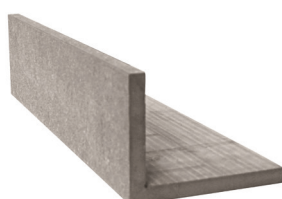

# SPECIAL PIECES | PEZZI SPECIALI

**COPING TILE | COPRIMURETTO 30x60**  
with non-drip edge on three sides  
○NON-DRIP EDGE DETAIL

**STEP TILE | GRADONE 30x60**  
on long side only

**STEP TILE | GRADONE 30x60**  
long side + left

**RISER TILE | ALZATA 20x60**  
with both shaped edges

**L-EDGING TILE | ELEMENTO-L 15x60x4**

**GUTTER TILE | CANALINA 15x60x8**

**GRID TILE | GRIGLIA 15x60**

**L-KERB TILE | CORDOLO 15x60x20**

**U-EDGING TILE | BORDO U 15x60x15**