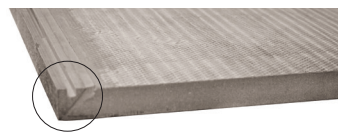

SPECIAL PIECES | PEZZI SPECIALI

COPING TILE | COPRIMURETTO 30x60
with non-drip edge on three sides
○NON-DRIP EDGE DETAIL