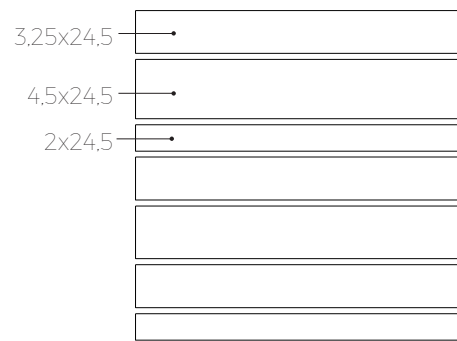

MODULE 9: LISTELS 2/3,25/4,5X24,5 MIXED STRAIGHT LAYING, VERSION 2

1 sheet is 25x25cm and contains 7 listels: 2 of 4,5cm, 3 of
3,25cm , 2 of 2cm
16 sheets = 1 square meter = 112 listels (32 of 4,5cm , 48
of 3,25 cm , 32 of 2cm)