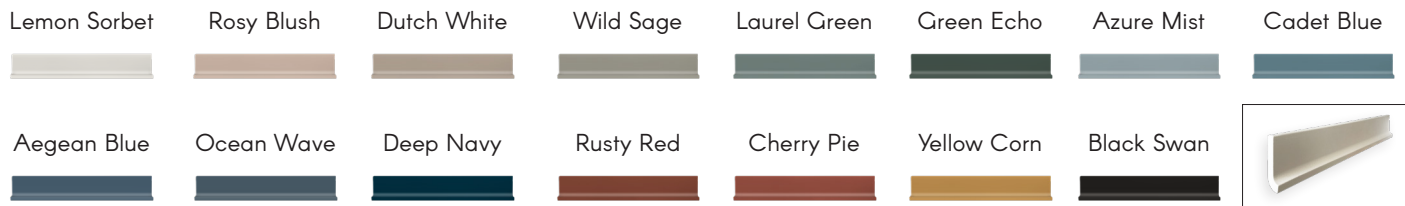

# SKIRTING

± 7,5mm

5x30cm - 2"x12"

- MATT finish -

# TRIM

± 6mm

4,5x30cm - 1,7"x12"

- MATT finish -