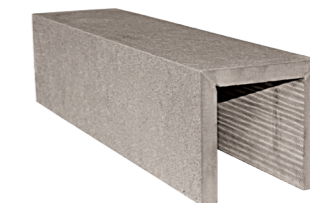

COPING TILE | COPRIMURETTO 12"x24" | 30x60
with non-drip edge on three sides
○NON-DRIP EDGE DETAIL

STEP TILE | GRADONE 12"x24" | 30x60
on long side only

STEP TILE | GRADONE 12"x24" | 30x60
long side + left

RISER TILE | ALZATA 8"x24" | 20x60
with both shaped edges

L-EDGING TILE | ELEMENTO-L
6"x24"x2" | 15x60x4

GUTTER TILE | CANALINA 6"x24"x3" | 15x60x8

GRID TILE | GRIGLIA 6"x24" | 15x60

L-KERB TILE | CORDOLO
6"x24"x8" | 15x60x20

U-EDGING TILE | BORDO U
6"x24"x6" | 15x60x15